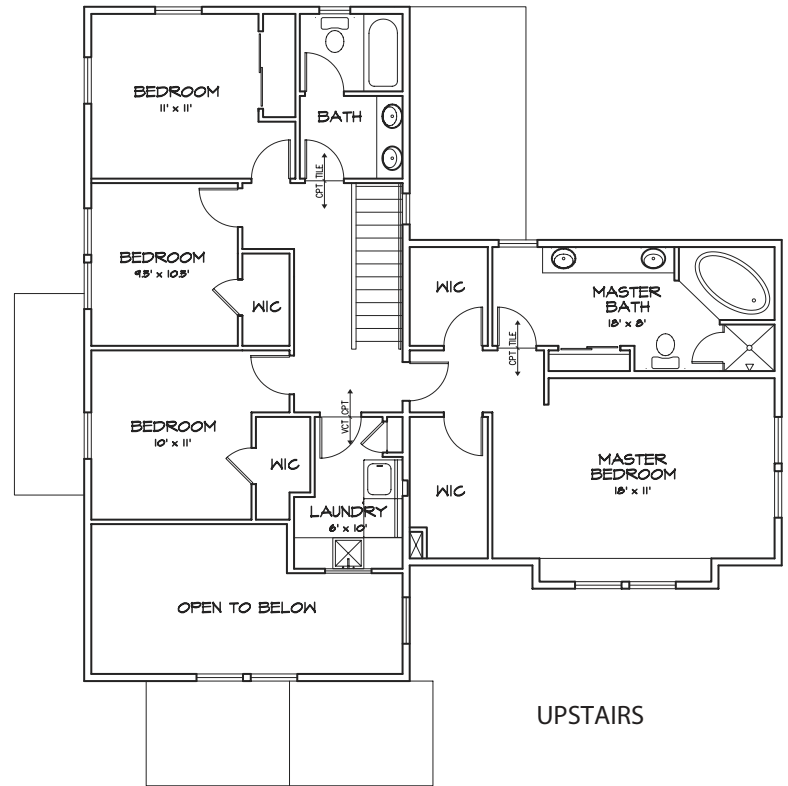

WHIDBEY ISLAND

FAMILY HOUSING

A Hunt Military Community™

NAS Whidbey - B4.1
4 Bedroom 2.5 Bath — 1,747 SF

* All Square Footage is Approximate