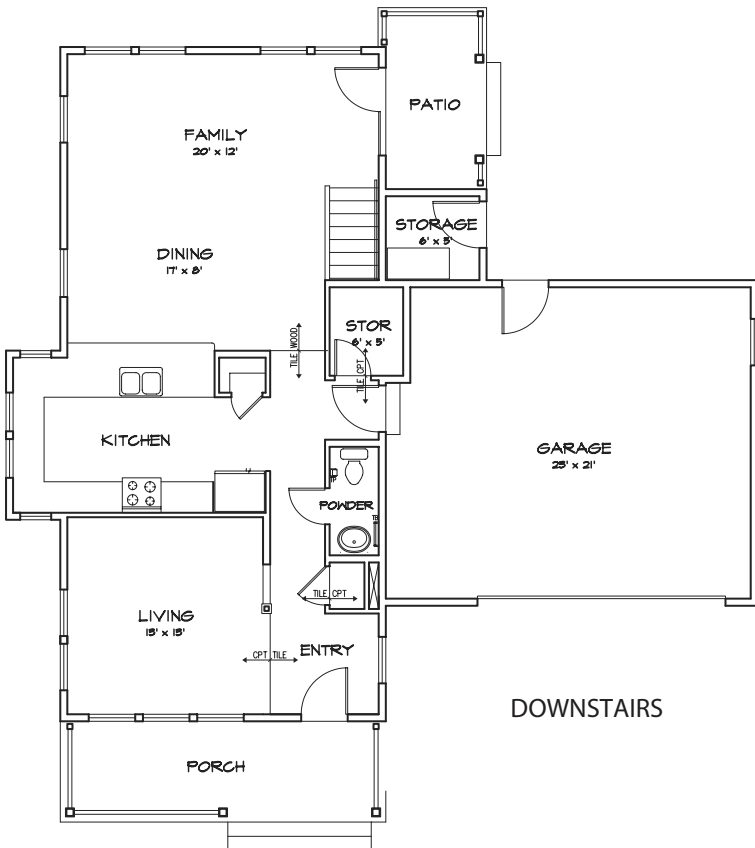

WHIDBEY ISLAND

FAMILY HOUSING

A Hunt Military Community™

NAS Whidbey - B4.1
4 Bedroom 2.5 Bath — 1,747 SF

* All Square Footage is Approximate