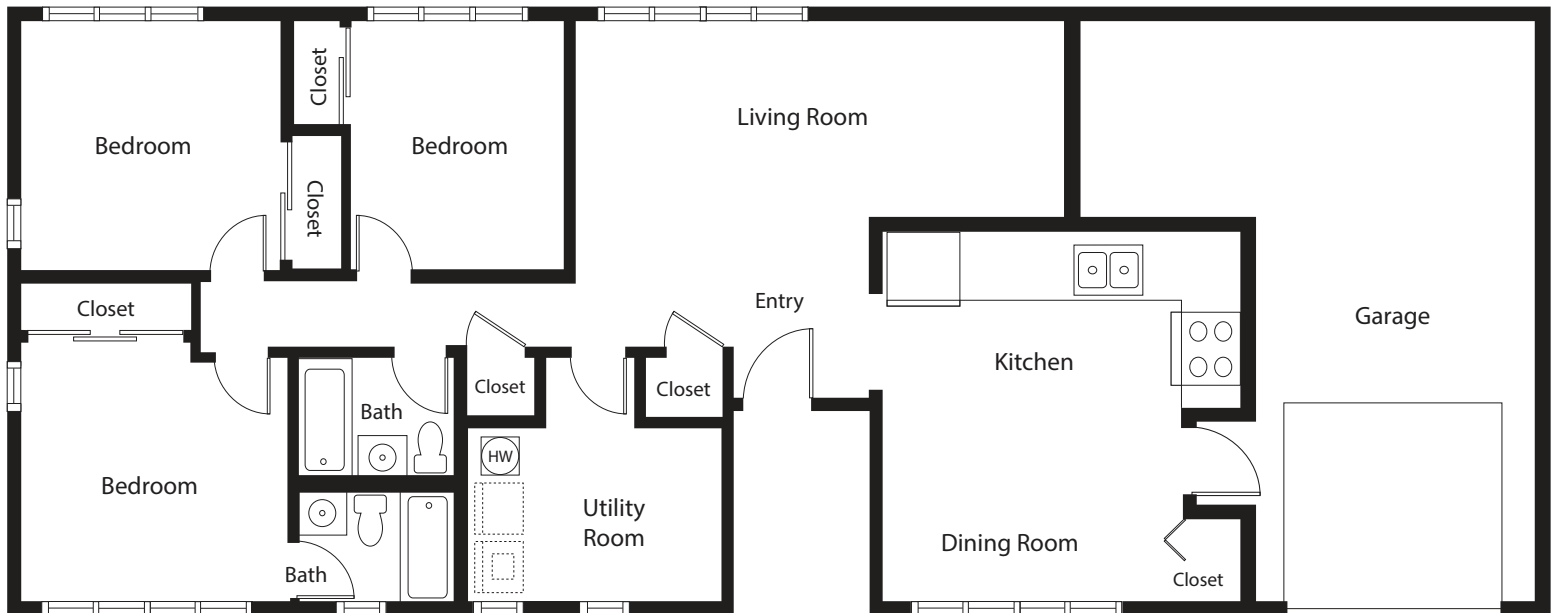

WHIDBEY ISLAND

FAMILY HOUSING

A Hunt Military Community™

Crescent Harbor - Type 2 (reno)
3 Bedroom 2 Bath — 1,250 SF

* All Square Footage is Approximate