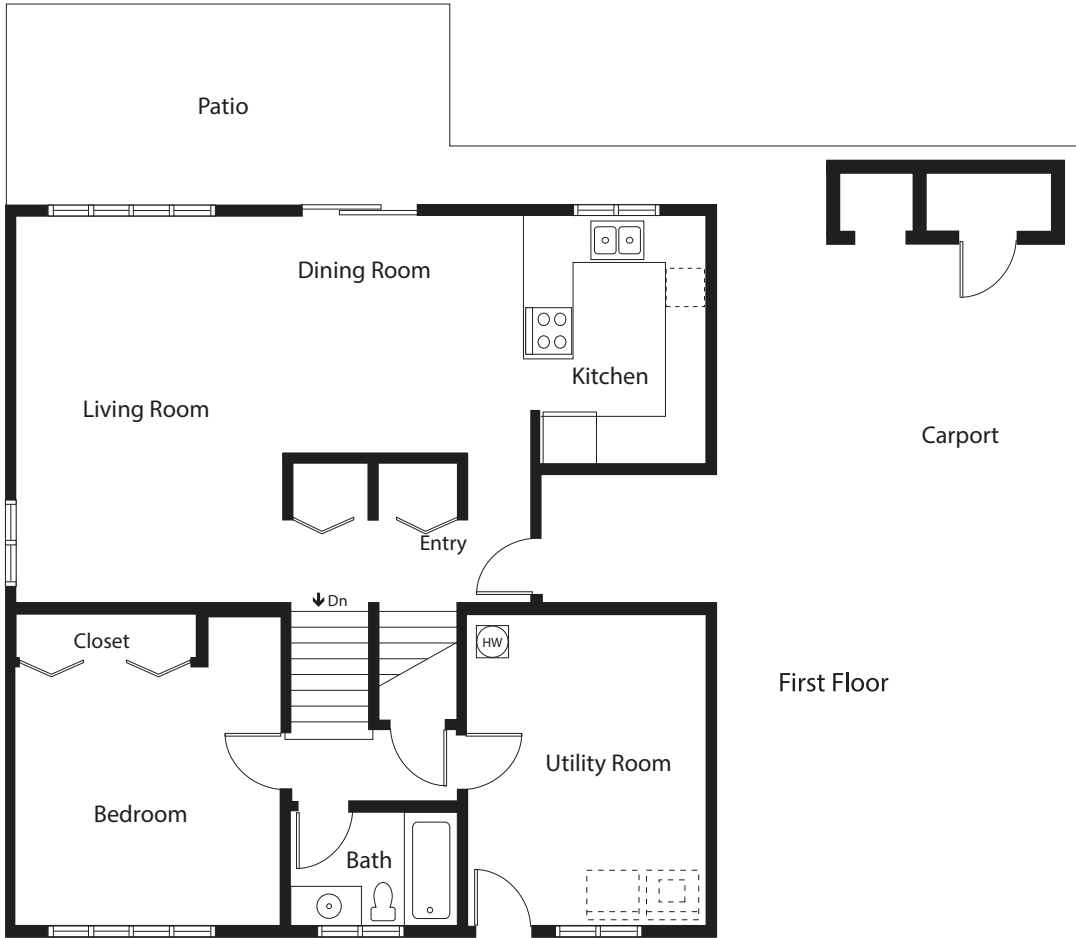

# WHIDBEY ISLAND

FAMILY HOUSING

A Hunt Military Community™

Crescent Harbor - Type 3 (unreno)  
3 Bedroom 2 Bath — 1,080 SF

Second Floor

First Floor

\* All Square Footage is Approximate