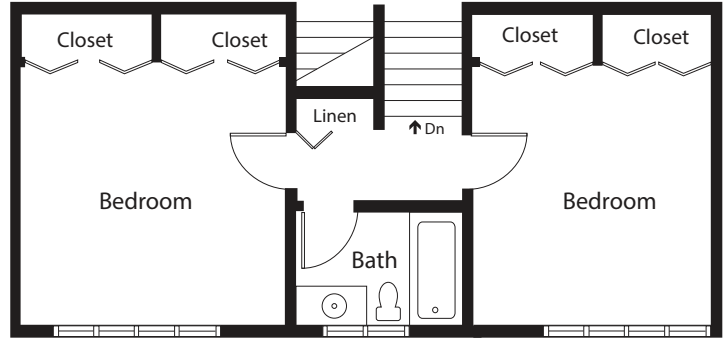

# WHIDBEY ISLAND

FAMILY HOUSING

A Hunt Military Community™

Crescent Harbor - Type 3 (unreno)  
3 Bedroom 2 Bath — 1,080 SF

Second Floor

First Floor

\* All Square Footage is Approximate