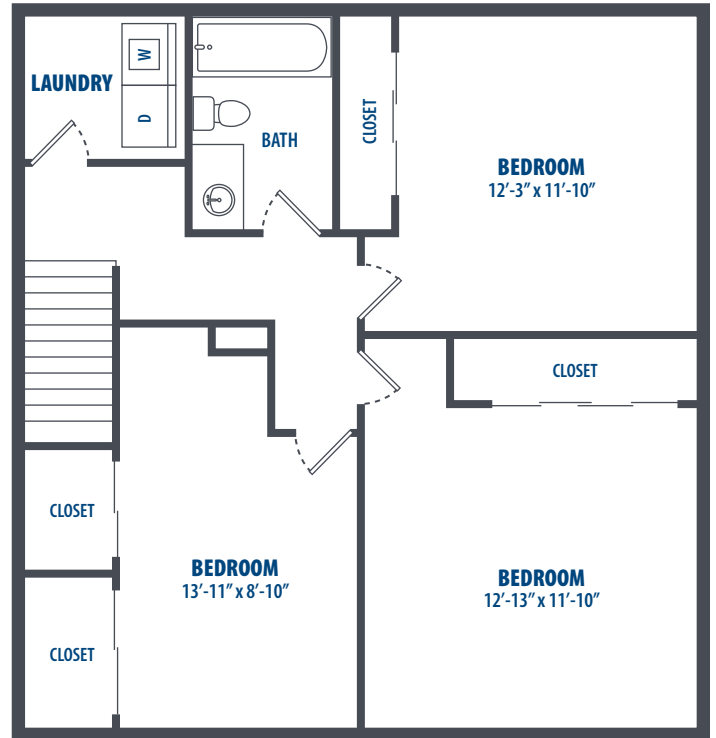

**WHIDBEY APARTMENTS  
TYPE A - 3 BEDROOM**

3 Bedroom | 1.5 Bath | 1144 Sq. Ft.\*

2205 Egret Dr. | Oak Harbor, WA 98277 | Phone: 360-447-5800

*\*All square footage is approximate.*