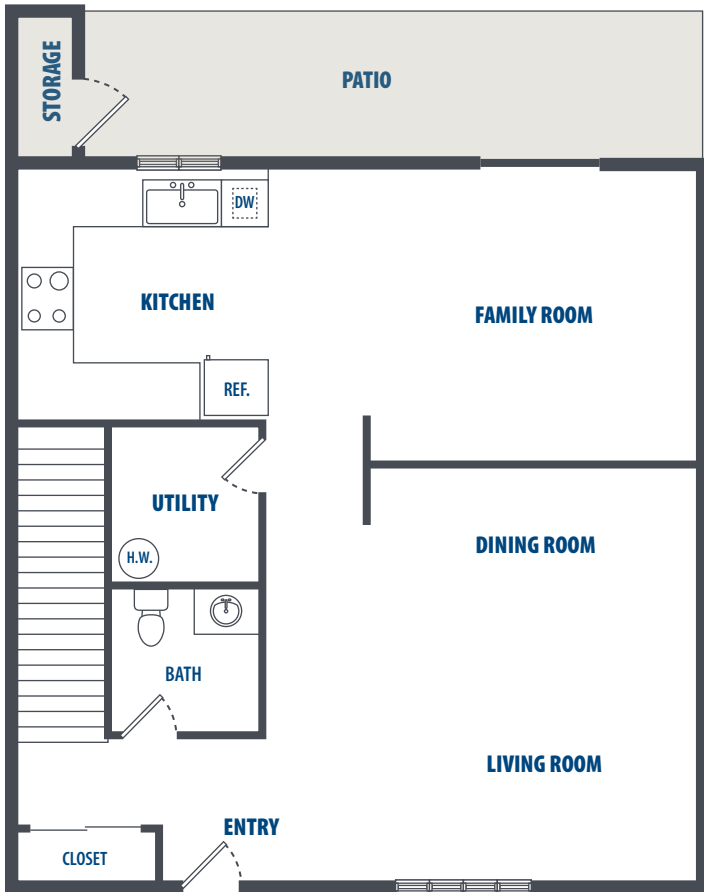

**WHIDBEY APARTMENTS  
TYPE A - 3 BEDROOM**

3 Bedroom | 1.5 Bath | 1144 Sq. Ft.\*

2205 Egret Dr. | Oak Harbor, WA 98277 | Phone: 360-447-5800

*\*All square footage is approximate.*