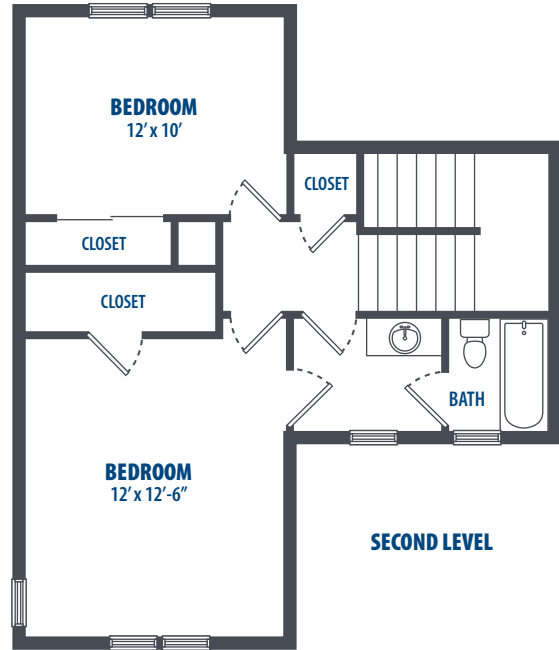

**ROCKHILL TERRACE  
TYPE A - 2 BEDROOM**

2 Bedroom | 1.5 Bath | 1080 Sq. Ft.\*

2205 Egret Dr. | Oak Harbor, WA 98277 | Phone: 360-447-5800

*\*All square footage is approximate.*