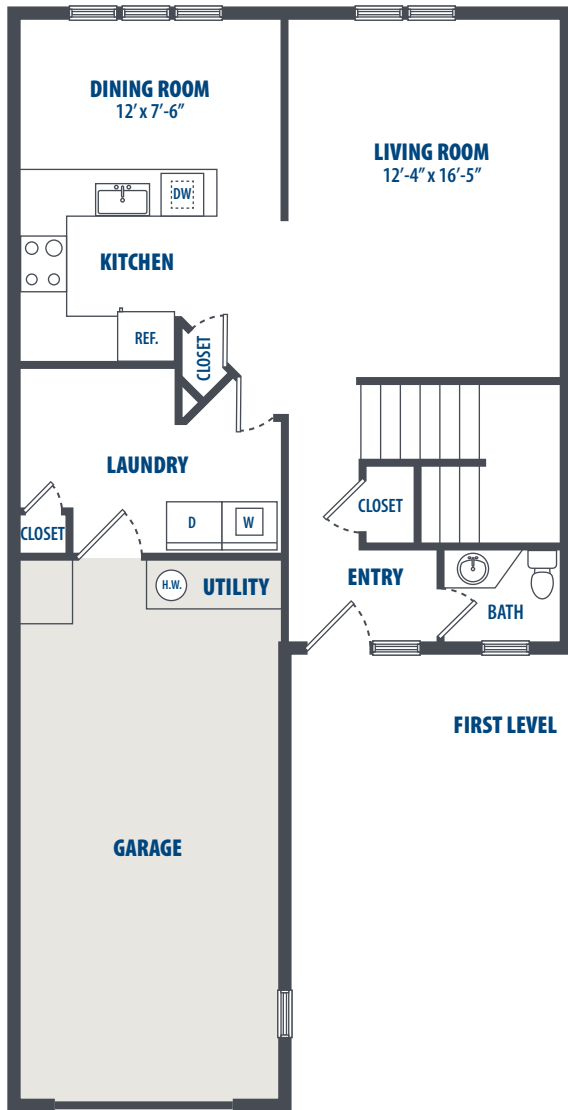

**ROCKHILL TERRACE  
TYPE A - 2 BEDROOM**

2 Bedroom | 1.5 Bath | 1080 Sq. Ft.\*

2205 Egret Dr. | Oak Harbor, WA 98277 | Phone: 360-447-5800

*\*All square footage is approximate.*