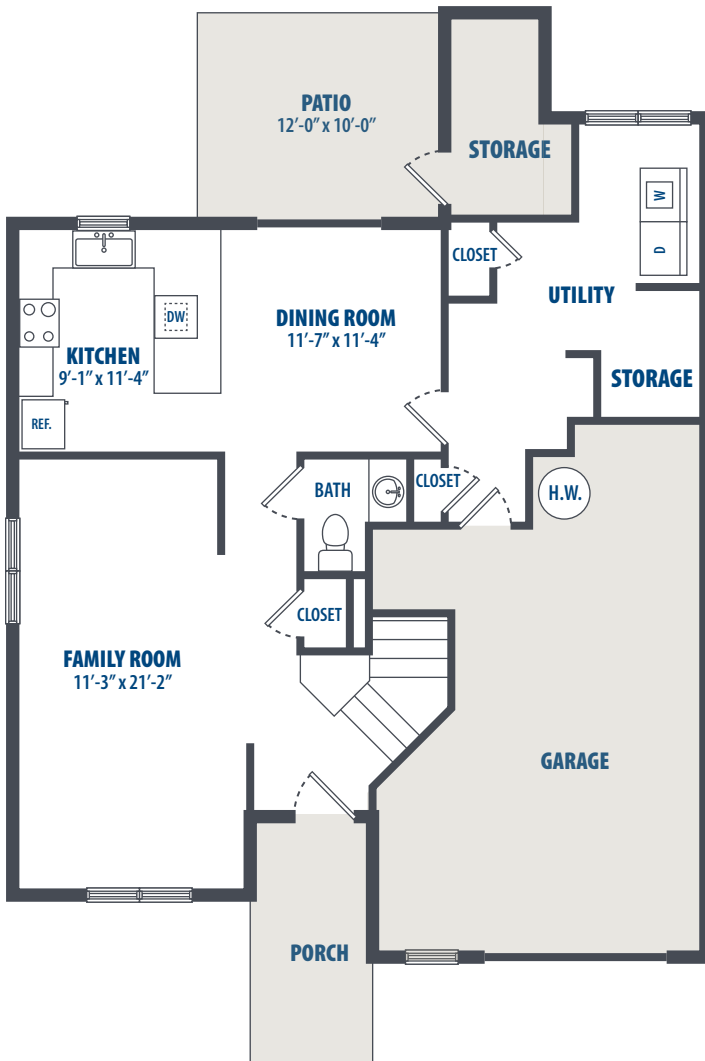

VICTORY PARK
TYPE 3C - 3 BEDROOM

3 Bedroom | 2.5 Bath | 1200 Sq. Ft.*

2205 Egret Dr. | Oak Harbor, WA 98277 | Phone: 360-447-5800

**All square footage is approximate.*