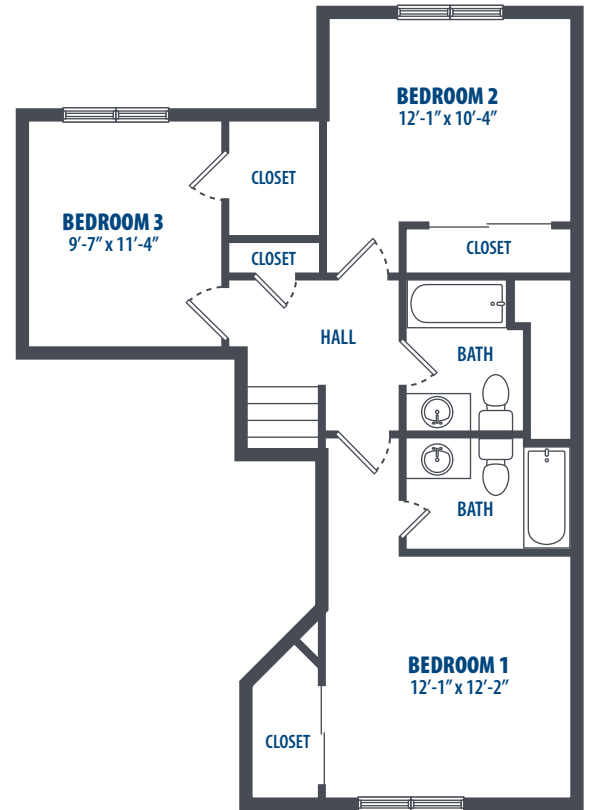

VICTORY PARK
TYPE 3C - 3 BEDROOM

3 Bedroom | 2.5 Bath | 1200 Sq. Ft.*

2205 Egret Dr. | Oak Harbor, WA 98277 | Phone: 360-447-5800

**All square footage is approximate.*