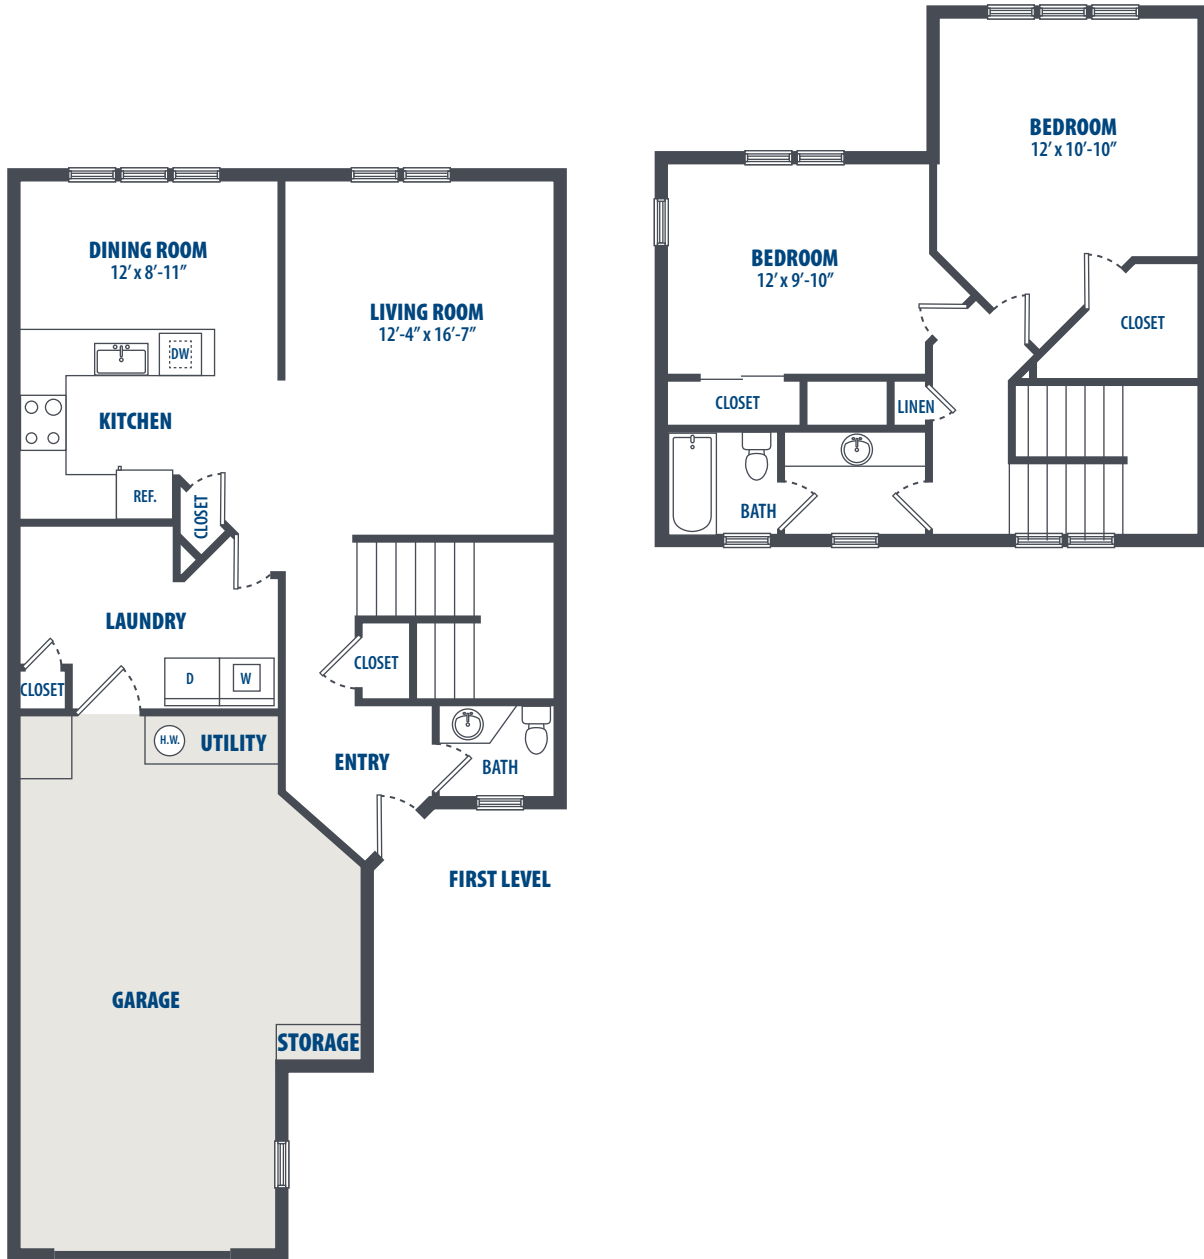

**ROCKHILL TERRACE
TYPE C - 2 BEDROOM**

2 Bedroom | 1.5 Bath | 1084 Sq. Ft.*

2205 Egret Dr. | Oak Harbor, WA 98277 | Phone: 360-447-5800

**All square footage is approximate.*